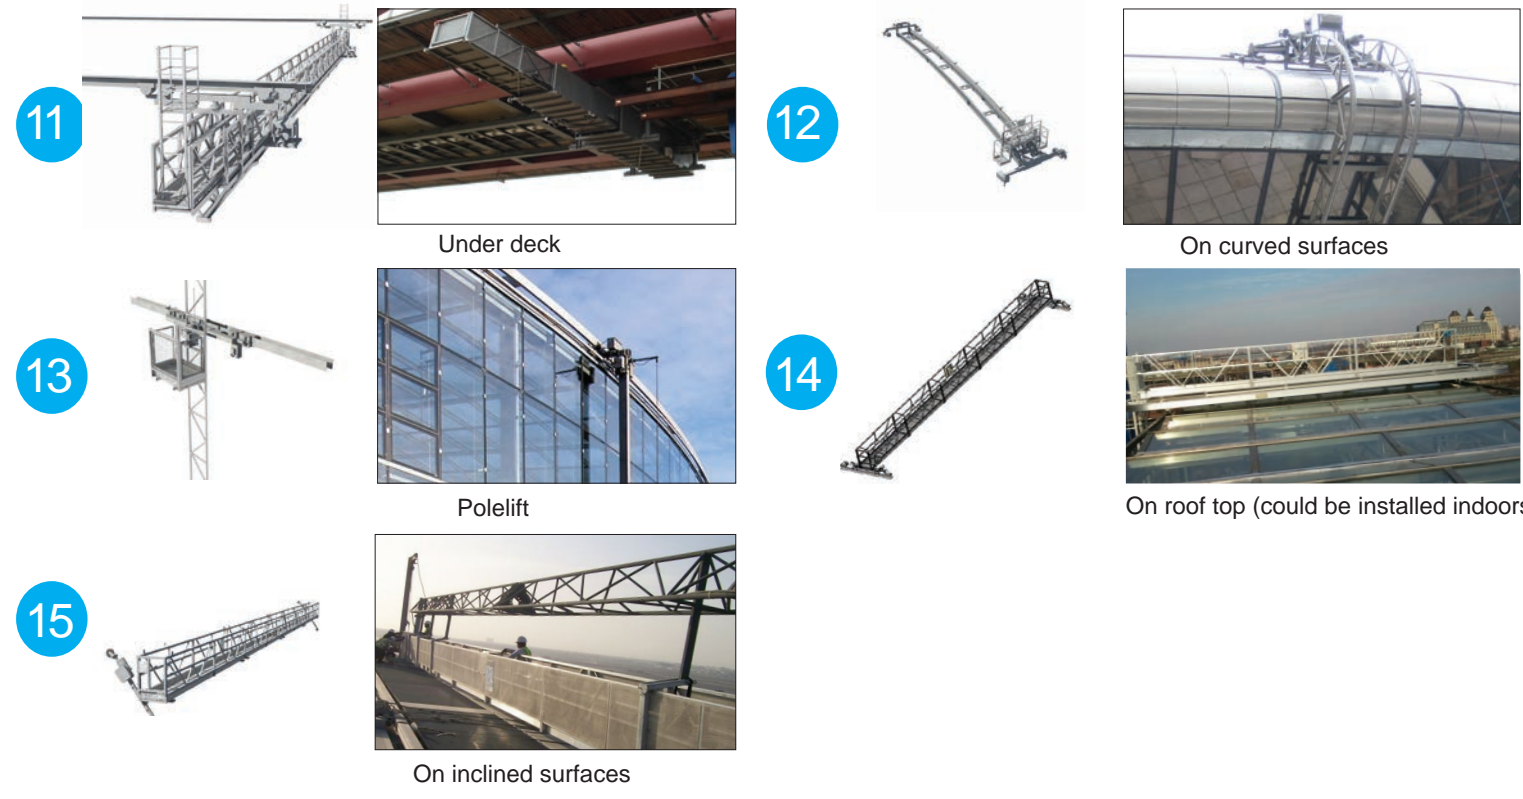

Tractel® BMUs are designed and manufactured to fit any building.

Industry leading solutions provide safe and secure access where and when you need it.

(*) BMU - Building Maintenance Unit.

PERMANENT ACCESS

BMU - Building Maintenance Units

TRIED, TESTED, TRACTEL®

TRIED, TESTED, TRACTEL®

Follow us

Standard Buildings Maintenance Units (BMUs)

COMPACT MACHINES

MAST MACHINES

For each building, its own solution
Take advantage of Tractel's® experience.

TRIED, TESTED, TRACTEL®

BMU'S CRADLES

Note: Powered cradles to be used with Davits, Monorails Trolleys, as well with Venus and Viper BMUs.

GANTRIES

DAVITS

MONORAILS