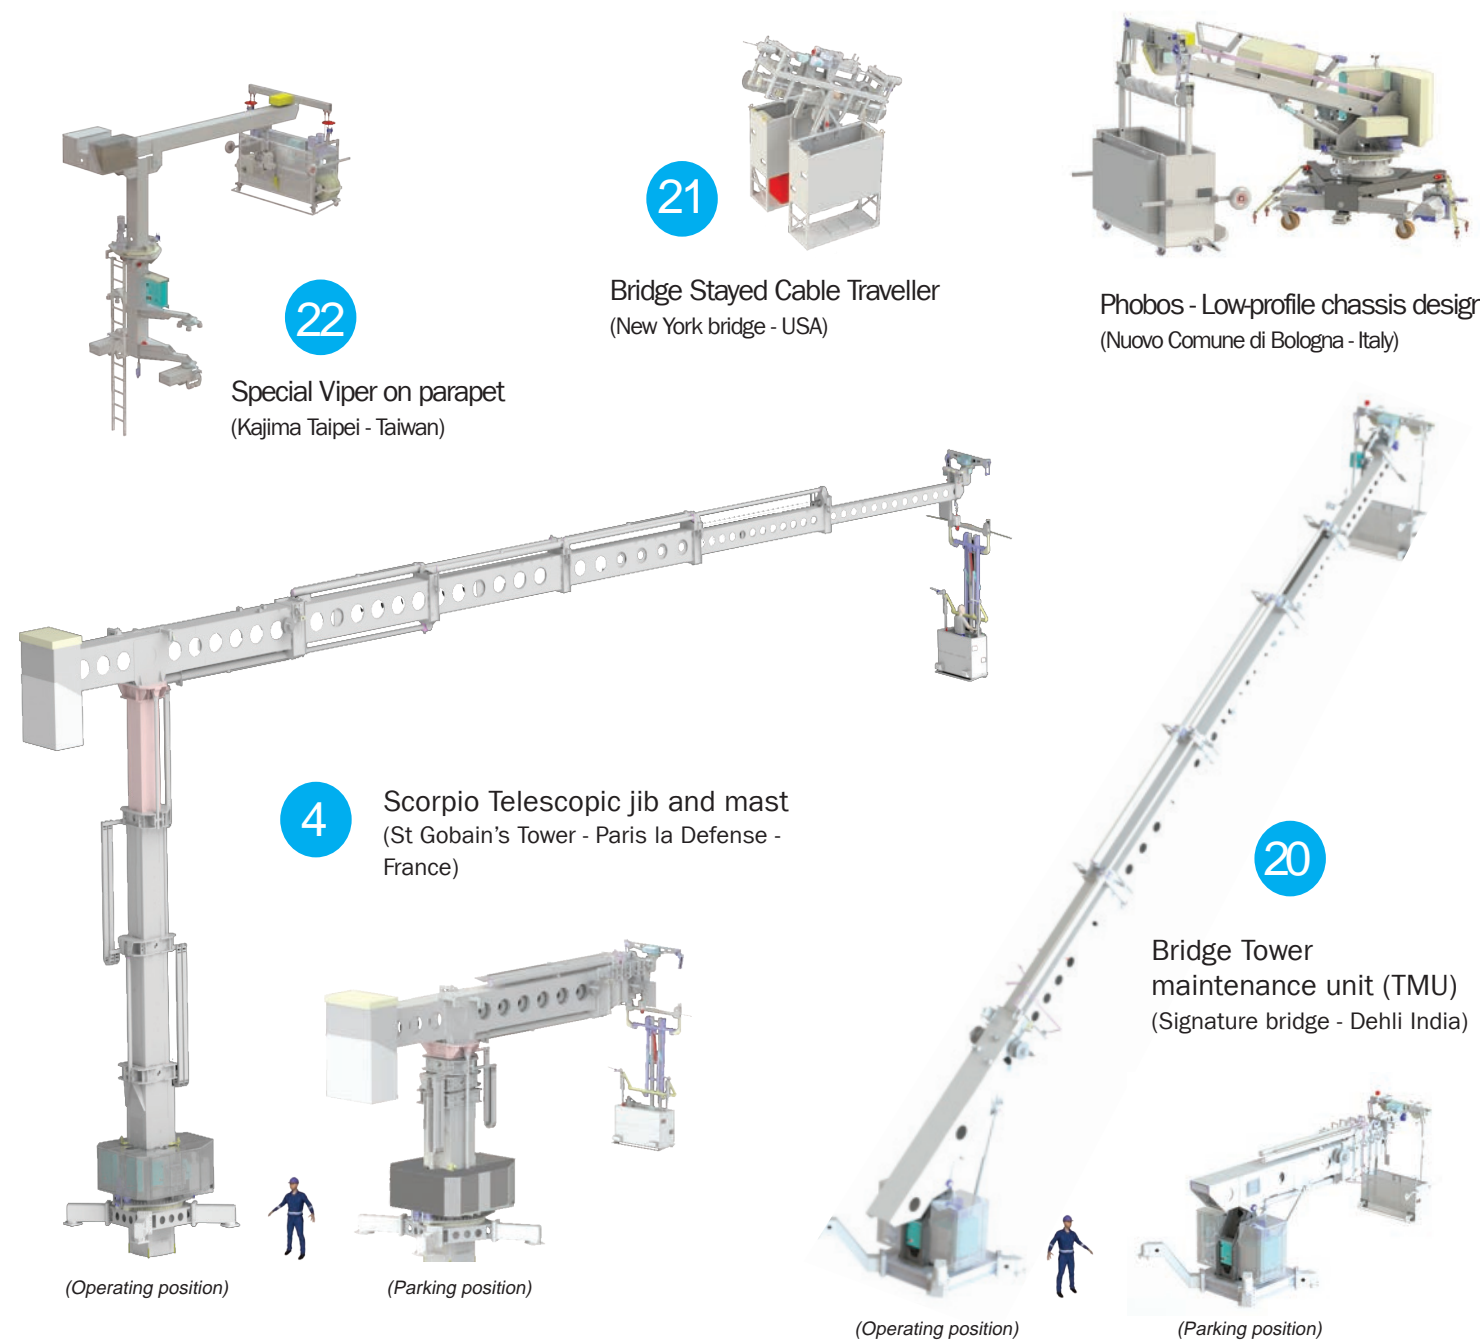

Some examples of the customised solutions developed by Tractel® ....